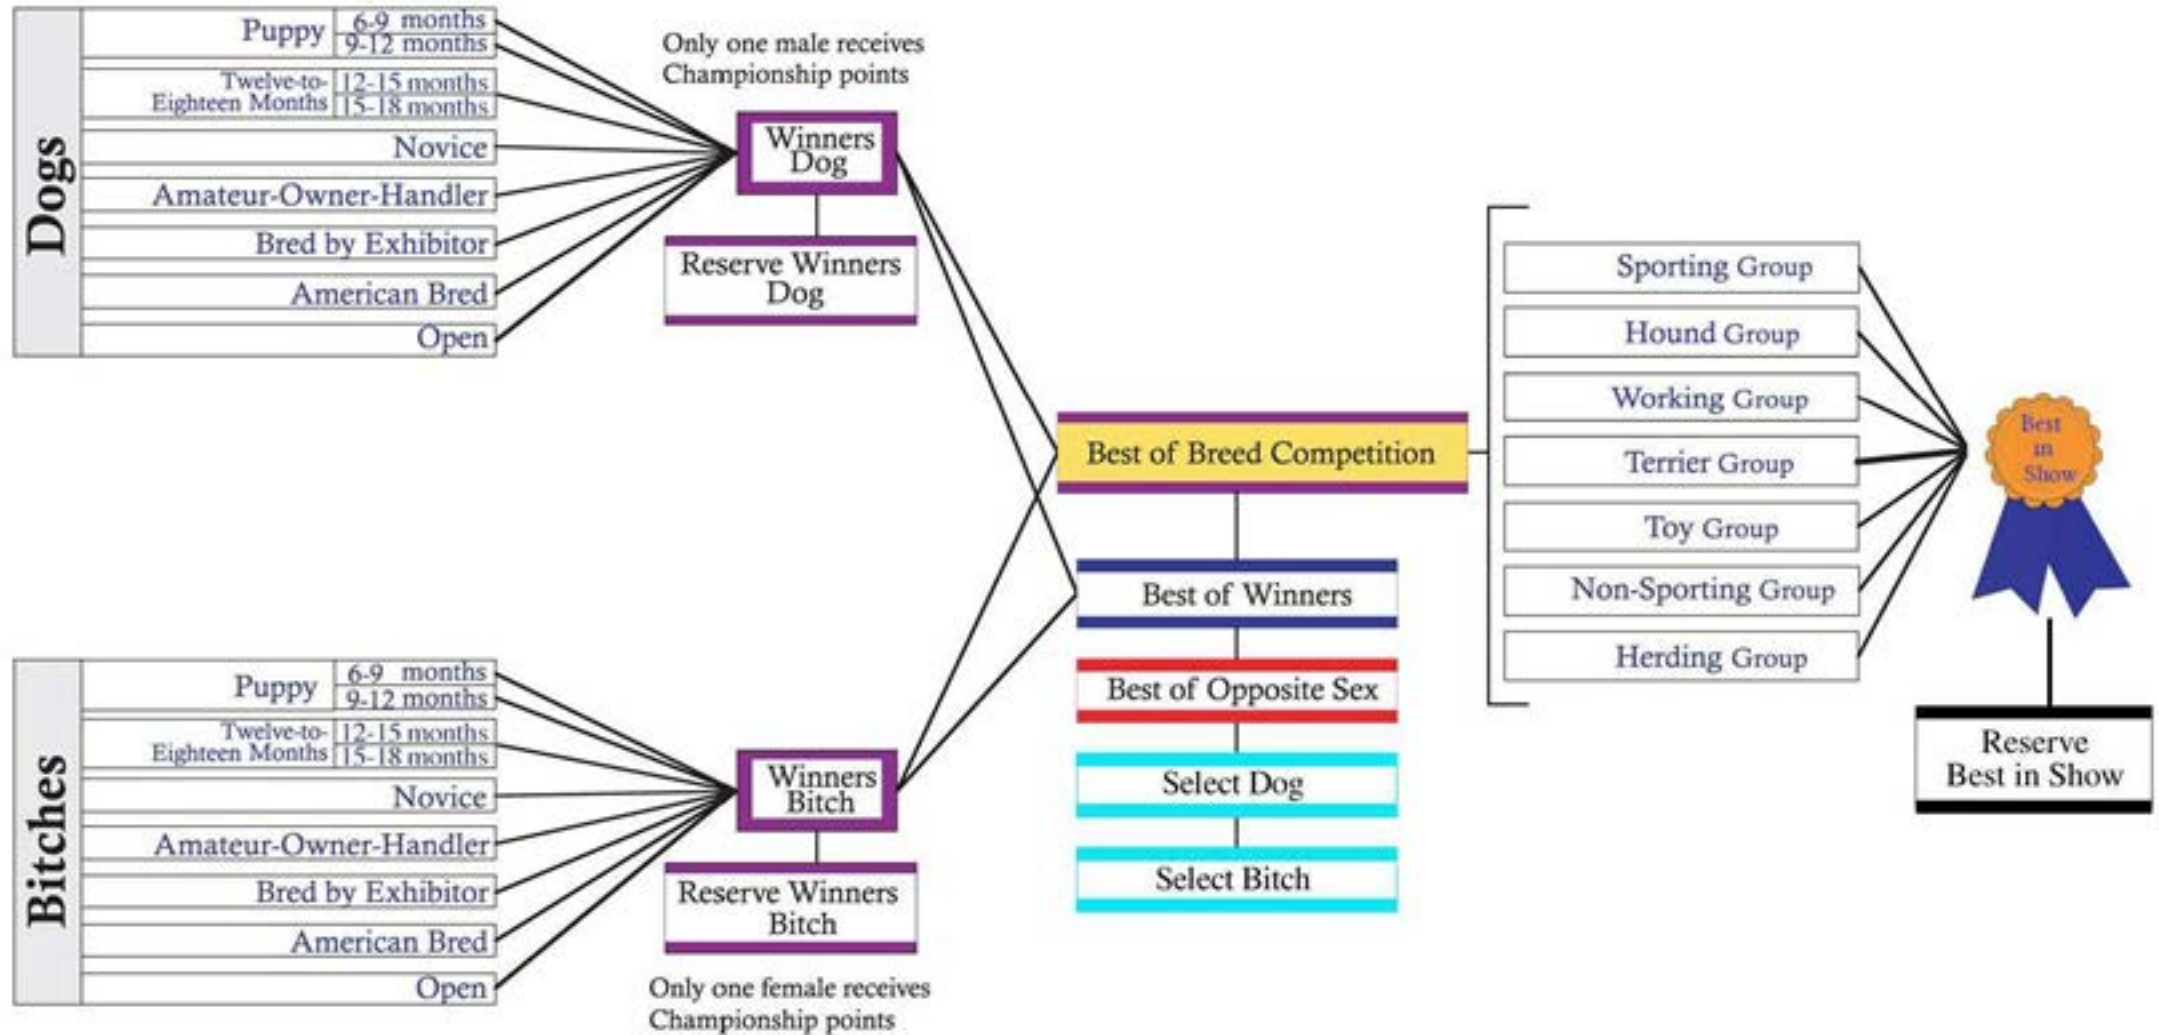

AKC Dog Show Judging Procedure

First Place in Dog and Bitch Classes are Eligible to compete for Winners Dog and Winners Bitch .

Winners Dog and Winners Bitch are each awarded points, determined by the number of Dogs competing according to the current AKC schedule. Reserve Winners for each sex is then selected.

Best of Breed or Variety Competition consists of both male and female Champions, plus Winners Dog and Winners Bitch. Best of Breed or Variety award qualifies this dog to represent its Breed in its own Group.

Best of Winners is selected from the Winners Dog and Winners Bitch. Best of Opposite Sex is then selected from the remaining dogs of the Opposite Sex to the Best of Breed or Variety. Select Dog and Select Bitch (Optional) selected from eligible dogs during BOB competition.

First Place Winner in each of the seven Groups represents its Group for Best in Show.

Best in Show dog stands alone at the end of the Show, remaining undefeated.

Reserve Best in Show is selected from the remaining Group winners.